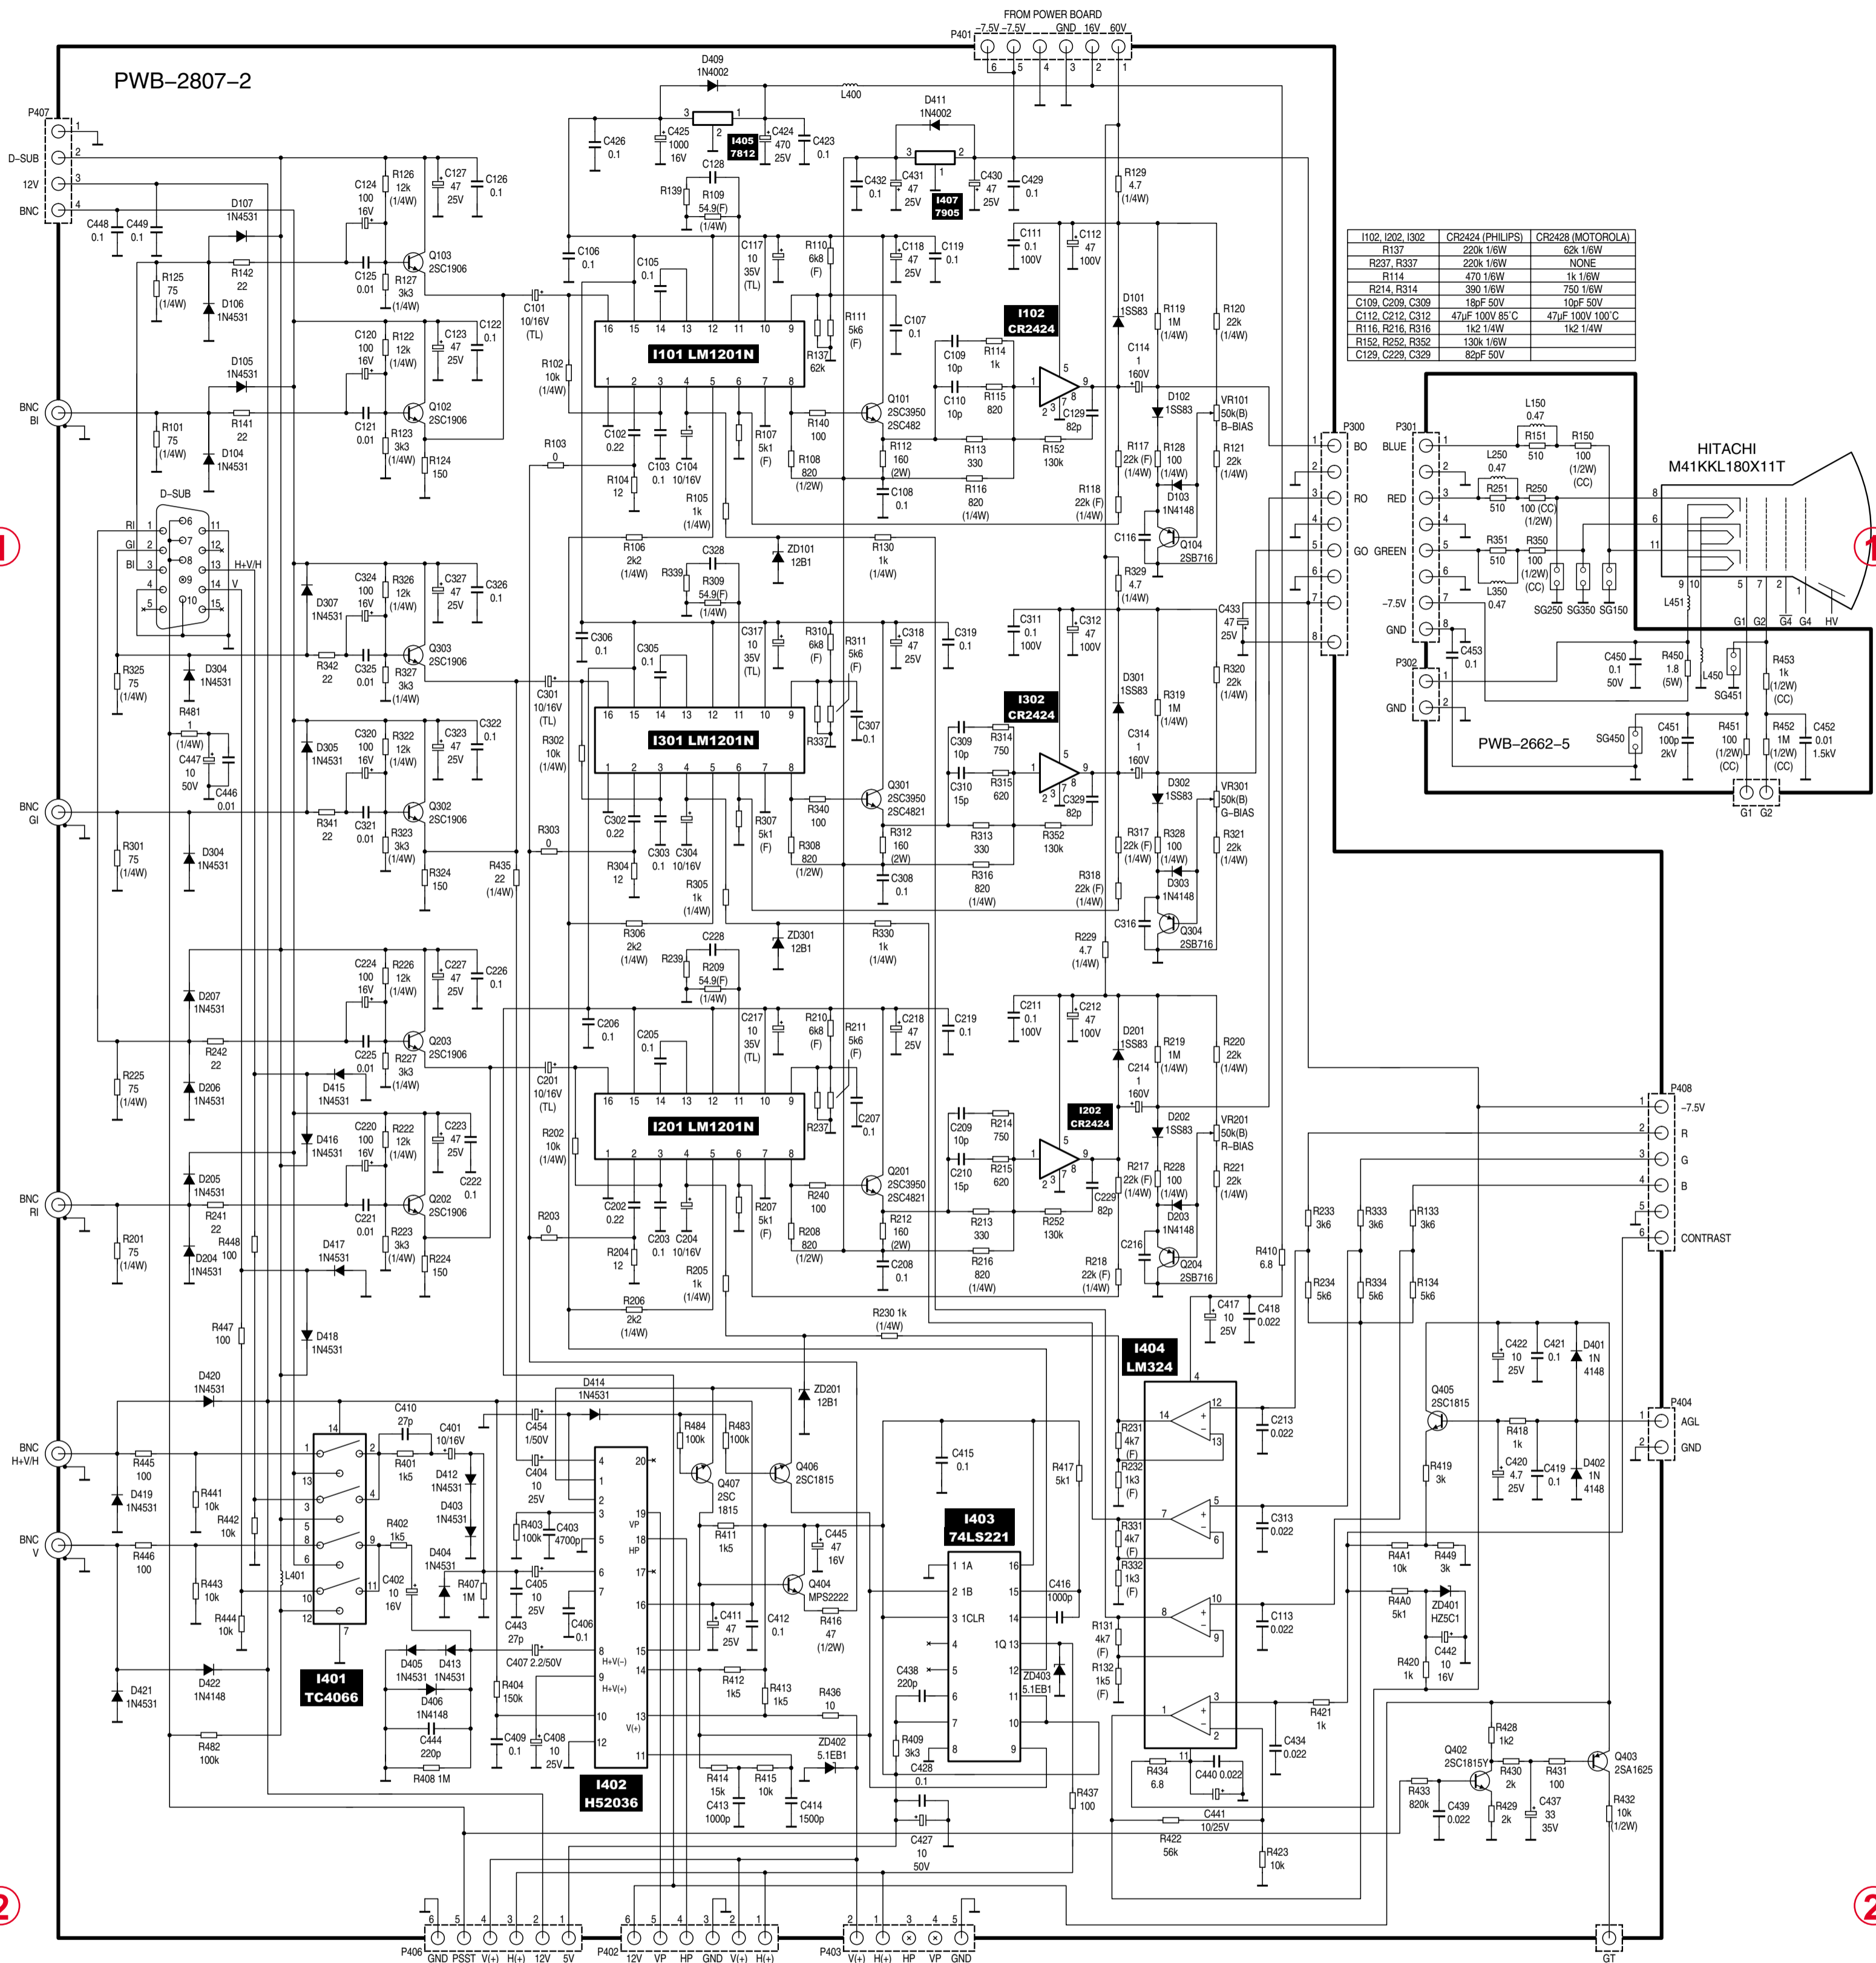

PWB-2680-8

1

1

2

2

Monitor Siemens/Sampoo MCM1702/KDM1788BE

1

2

Monitor Siemens/Sampoo MCM1702/KDM1788BE

1

1

2

2

Monitor Siemens/Sampoo MCM1702/KDM1788BE

2

2

Monitor Siemens/Sampoo MCM1702/KDM1788BE

1

1

Monitor Siemens/Samsung MCM1702/KDM1788BE

1

1

Monitor Siemens/Sampoo MCM1702/KDM1788BE